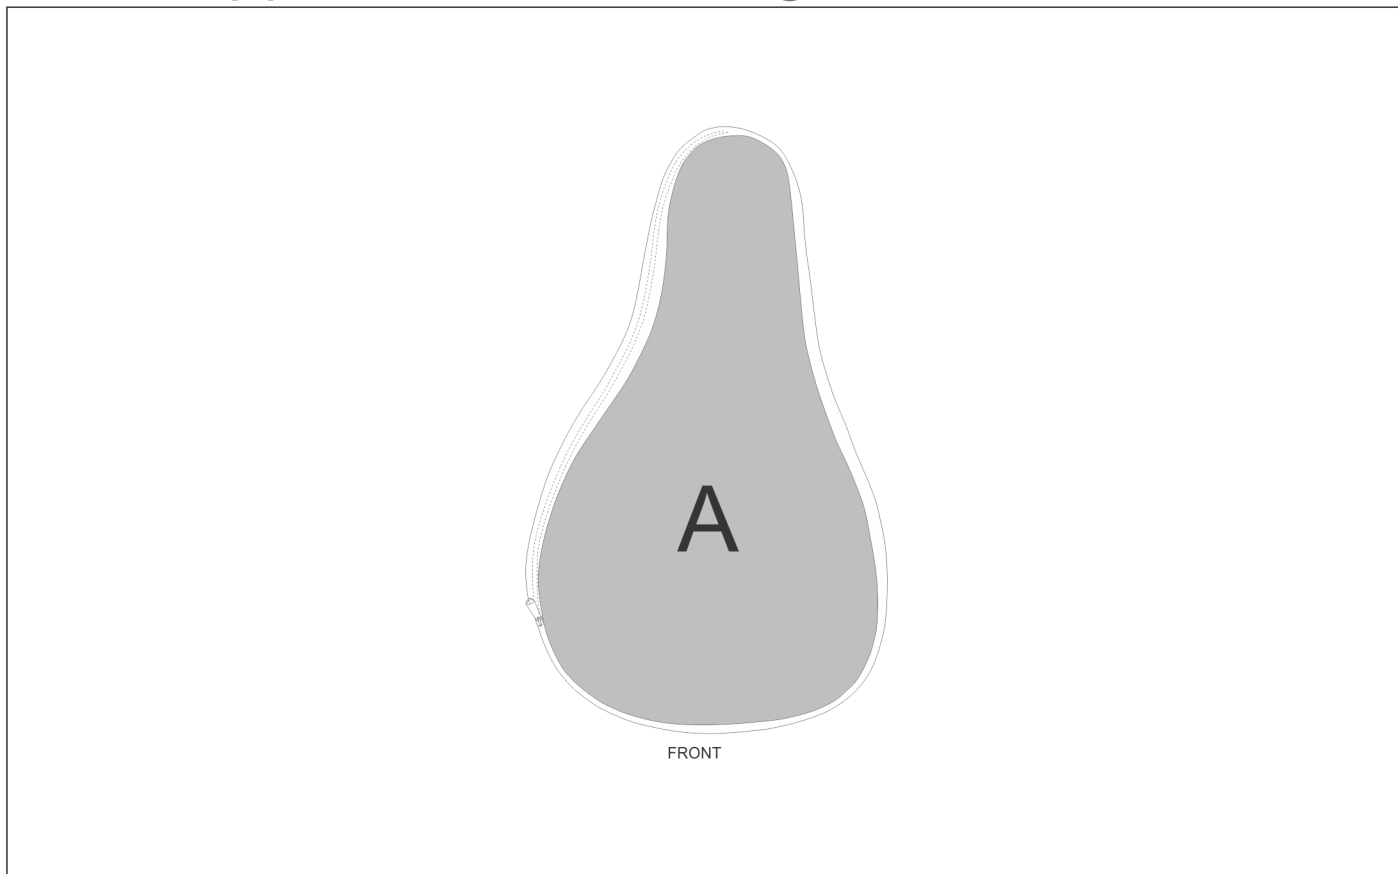

SG-HP-42-G

PPS Hoppla Shift Padel Bag

Need to know:

- Includes 1-Position Sublimation (setup fees apply)
- **Please Note: We cannot guarantee 100% logo Alignment on all Brandable Panels.**

Branding Options:

Position A

1. Custom Sublimation A (CPSUB-A)
Full Colour
Size: 302mm wide x 495mm high